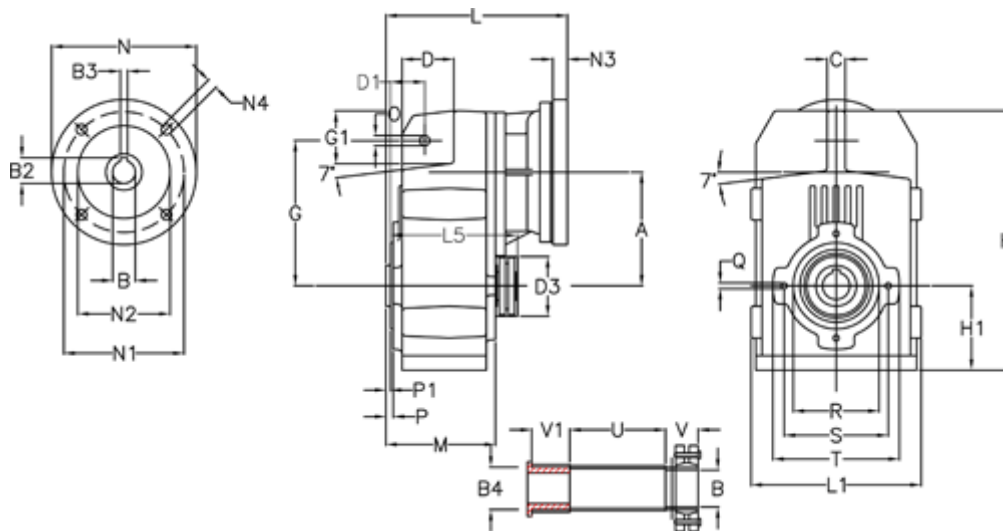

Article number: 29560403018650
 Description: Shaft mounted gear
 A412QF42-30,1-P132B5

Measures

A = 175.75	D1 = 56.5	I5 = 200.0	P1 = 3.5	V = 49
B = 42	d3 = 100	M = 144.0	Q = M12x19	V1 = 49
B1 = 38	G = 218	N = 300	R = 130	
B2 = 41.3	G1 = 97.5	N1 = 265	S = 165	
B3 = 10	H = 389.0	N2 = 230	T = 200	
B4 = 42	H1 = 116.0	N4 = 14	Tightening torque Nm adapter bushing = 6.0	
C = 16	L = 312.0	O = 14	Tightening torque Nm shrink disc = 10.0	
D = 79.0	L1 = 242	P = 7.5	U = 82.0	